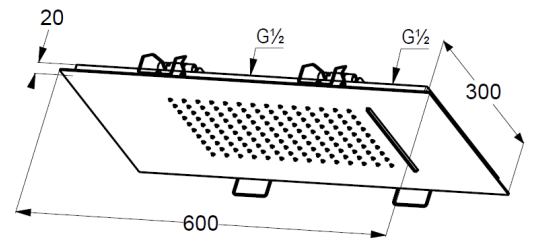

Technische Daten/ Technical Data

KLUDI-ASANA
head shower 2 S
600mm x 300mm
DN 15

Ref.: 69450N0-00

Finishes:
NO Brushed Gold (18) PVD

Product description
Manufacturer KLUDI GmbH & Co. KG
Typ: KLUDI-ASANA
head shower 2 S
600mm x 300mm
Ref.: 69450N0-00

head shower 2 S
2 spray pattern
summer rain/waterfall
the 2 spray zones have to be controlled externally
with cleaning system
flow rate at 3 bar 15 l/min. summer rain
flow rate at 3 bar 28 l/min. waterfall
connection G1/2
only for ceiling installation
600mm x 300mm
sieve seal

Produktabbildung/ Product picture

Maßzeichnung/ Dimensional drawing