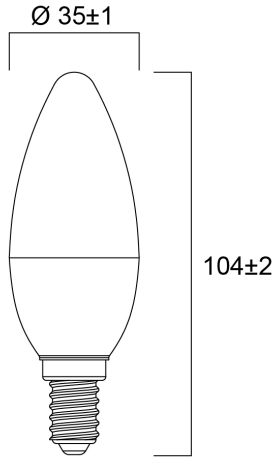

Product Overview

Product name	ToLEDo Candle V7 250LM 827 E14 SL
Technology	LED
Watt (Rated) (W)	2.5
Cap/Base	E14
Fixture rating	Open
E-number FI	4740994
Colour temperature (K)	2700
CRI (Ra)	80
Colour Variation Initial (SDCM)	6
Photobiological Risk Group	RG0
Wattage (W)	2.5
Product EAN number	5410288296036
Warranty	3 years

Technical drawings

Data table

GENERAL DATA

Product name	ToLEDo Candle V7 250LM 827 E14 SL
Technology	LED
Watt (Rated) (W)	2.5
Cap/Base	E14
Fixture rating	Open
Operating temperature range (°C)	-20°C...+40°C
Performance ambient temperature Tq (°C)	25
E-number FI	4740994
Warranty	3 years

LIFETIME DATA

Lifespan L70 B50	15000
Average life (Rated) (h)	15000

PHYSICAL DATA

Nominal Product Length (mm)	104
Nominal Product Diameter (mm)	35
Weight (kg)	0.018

PACKAGING

Single packaging type	Carton
Product EAN number	5410288296036
Packaging single width (cm)	4.5
Packaging single depth (cm)	11.0
DUN14 (outer)	15410288296033
Packaging outer length / height (cm)	14.3