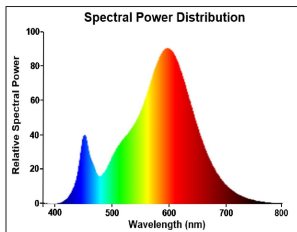

TOLEDO CANDLE

ToLEDo Candle V7 250LM 827 E14 SL
0029603

Wattage (W)	2.5
Dimmable	No
Average life (Nominal) (h)	15000
Product EAN number	5410288296036

PHOTOMETRY