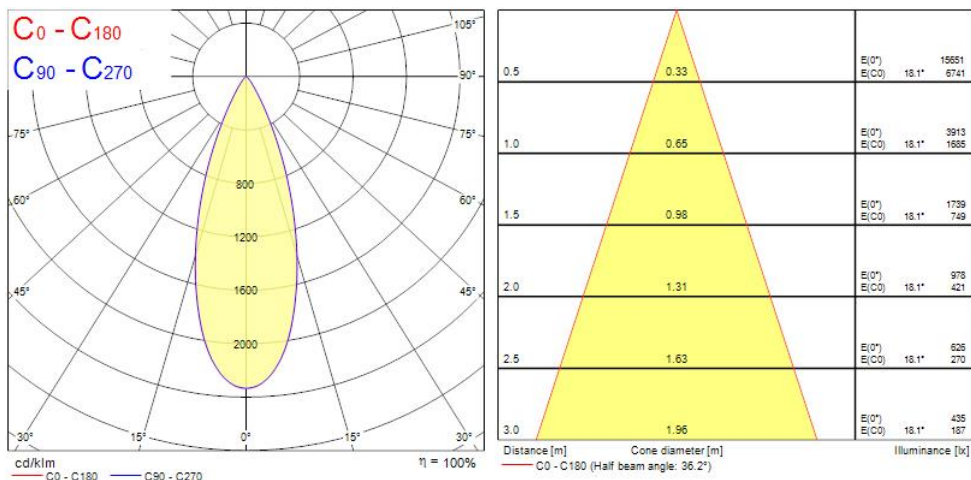

Concord

CONCORD BEACON 4000K SM MEDIUM DALI BLACK 2062555

Correlated colour temperature (k)	4000
Light colour	Neutral White
CRI (Ra)	97
Colour Variation Initial (SDCM)	2
Beam Angle (°)	36
Photobiological Risk Group	RG1
Total power consumption (W)	18
Electrical protection	Class II
Control gear type	LED driver constant current
Dimmable	Yes
Minimum dimming level (%)	1
Housing colour	RAL9005
IP rating	IP20
IK rating	IK02
Product EAN number	5025768625550
Warranty	5 years
Dimming method	DALI
Useful luminous flux (#use)	1625

Photometry