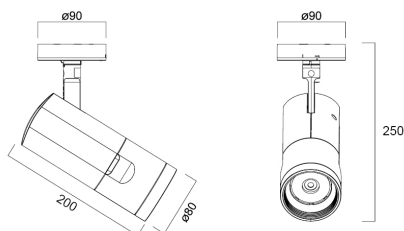

Concord

CONCORD BEACON 4000K SM MEDIUM DALI BLACK 2062555

Technical drawings

Data table

GENERAL DATA

Product name	CONCORD BEACON 4000K SM MEDIUM DALI BLACK
Technology	LED
Cap/Base	N/A
Housing	Aluminium
Mount	Ceiling surface mounting, Wall surface mounted
Fixture rating	Enclosed
General application	Museums & Galleries, Retail, Hospitality
Operating temperature range (°C)	-10°C...+35°C
ETIM Class	EC001744
Warranty	5 years

OPTICAL DATA

Useful luminous flux (#use)	1625
Fixture luminous flux (lm)	1675
Luminaire efficacy (lm/W)	93
LOR (%)	100
Correlated colour temperature (k)	4000
Light colour	Neutral White
CRI (Ra)	97
Colour Variation Initial (SDCM)	2