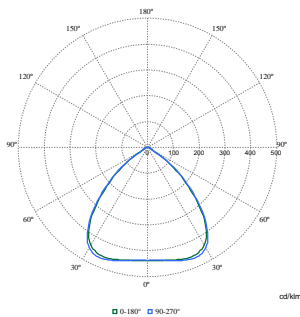

Fotometrische gegevens

Polar Normal (separate) - BY580PI - 910505102872