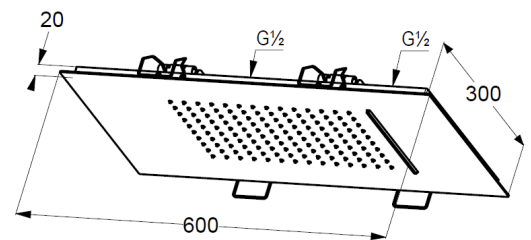

Technische Daten/ Technical Data

KLUDI-ASANA
head shower 2 S
600mm x 300mm
DN 15

Ref.: 69450N5-00

Finishes:
N5 Stainless Brushed Nickel PVD

Product description
Manufacturer KLUDI GmbH & Co. KG
Typ: KLUDI-ASANA
head shower 2 S
600mm x 300mm
Ref.: 69450N5-00

head shower 2 S
2 spray pattern
summer rain/waterfall
the 2 spray zones have to be controlled externally
with cleaning system
flow rate at 3 bar 15 l/min. summer rain
flow rate at 3 bar 28 l/min. waterfall
connection G1/2
only for ceiling installation
600mm x 300mm
sieve seal

Produktabbildung/ Product picture

Maßzeichnung/ Dimensional drawing

Durchfluss/ Flow rate