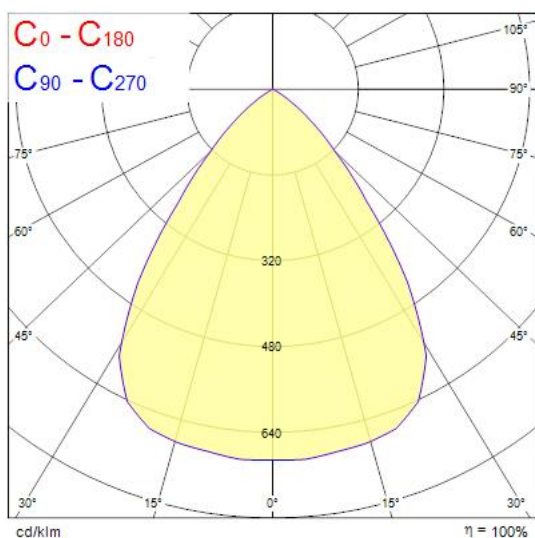

Concord

Solstice 200 4300lm 940 DALI
2070151

IP rating	IP40/20
IK rating	IK02
Product EAN number	5025768701513
Warranty	5 years

Photometry