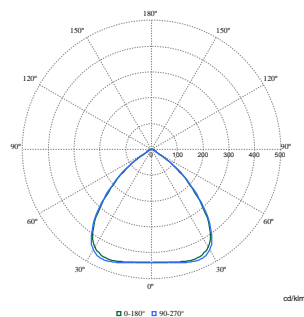

Fotometrische gegevens

Polar Normal (separate) - BY580PI - 910505102874