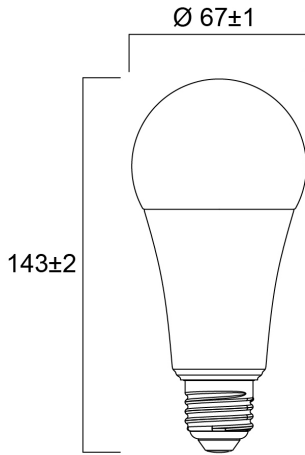

Product Overview

Product name	ToLEDo GLS V7 1920LM 865 E27 SL
Technology	LED
Watt (Rated) (W)	16.0
Cap/Base	E27
Fixture rating	Open
E-number FI	4740990
Colour temperature (K)	6500
CRI (Ra)	80
Colour Variation Initial (SDCM)	6
Photobiological Risk Group	RG0
Wattage (W)	16.0
Product EAN number	5410288295985
Warranty	3 years

Technical drawings

Data table

GENERAL DATA

Product name	ToLEDo GLS V7 1920LM 865 E27 SL
Technology	LED
Watt (Rated) (W)	16.0
Cap/Base	E27
Fixture rating	Open
Operating temperature range (°C)	-20°C...+40°C
Performance ambient temperature Tq (°C)	25
E-number FI	4740990
Warranty	3 years

Lifespan L70 B50	15000
Average life (Rated) (h)	15000

PHYSICAL DATA

Nominal Product Length (mm)	143
Nominal Product Diameter (mm)	67
Weight (kg)	0.083

PACKAGING

Single packaging type	Carton
Product EAN number	5410288295985
Packaging single width (cm)	6.8
Packaging single depth (cm)	6.8
DUN14 (outer)	15410288295982
Packaging outer length / height (cm)	14.0