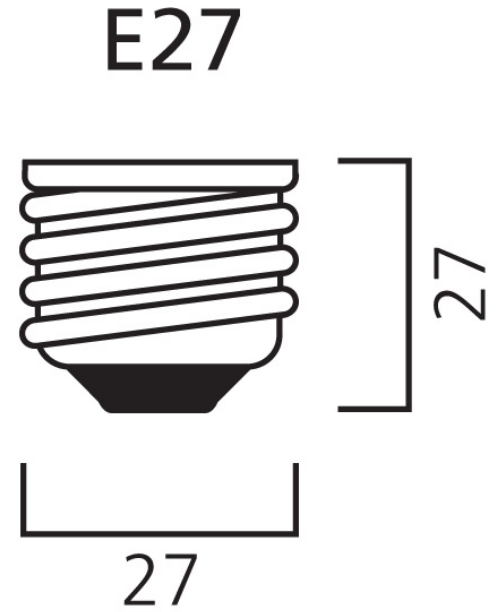

Product Overview

Product name	ToLEDo GLS V7 1920LM 865 E27 SL
Technology	LED
Watt (Rated) (W)	16.0
Cap/Base	E27
Fixture rating	Open
E-number FI	4740990
Colour temperature (K)	6500
CRI (Ra)	80
Colour Variation Initial (SDCM)	6
Photobiological Risk Group	RG0
Wattage (W)	16.0
Product EAN number	5410288295985
Warranty	3 years

Technical drawings

Data table

GENERAL DATA

Product name	ToLEDo GLS V7 1920LM 865 E27 SL
Technology	LED
Watt (Rated) (W)	16.0
Cap/Base	E27
Fixture rating	Open
Operating temperature range (°C)	-20°C...+40°C
Performance ambient temperature Tq (°C)	25
E-number FI	4740990
Warranty	3 years