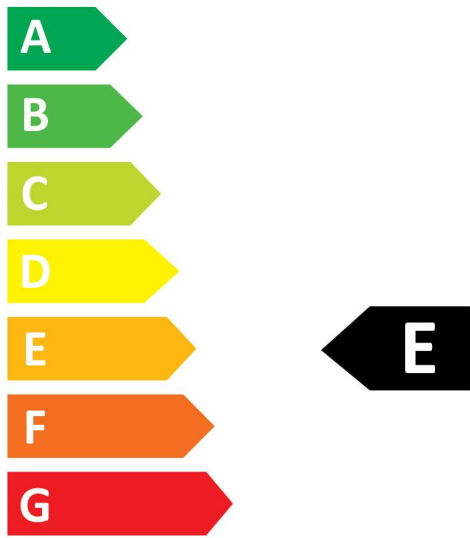

OPTICAL DATA

ToLEDo GLS V7 1920LM 865 E27 SL 0029598

Luminous flux (Rated) (lm)	1920
Colour temperature (K)	6500
CRI (Ra)	80
Colour Variation Initial (SDCM)	6
Photobiological Risk Group	RG0
Lumen maintenance at end of nominal life (%)	70

ELECTRICAL DATA

Wattage (W)	16.0
Equivalent watt (W)	120
Control gear required	No
Inrush Current (A)	2.5
Inrush Duration (μ s)	3600
Lamp Energy Label (class)	E
Nominal Frequency (Hz)	50/60Hz

LIFETIME DATA

SYLVANIA

ToLEDo GLS V7 1920LM 865 E27 SL
0029598

SAFETY DATA

Optimal operating condition (°C)	-20-40
Breakage cleaning instructions	Not applicable
Special purpose lamp	No
Dry applications use only	No
Suitable for household illumination	No
Safety message	Not Suitable for totally enclosed fixtures

Energy label

 **ENERG** ⚡
SYLVANIA
0029598

16
kWh/1000h

2019/2015

 **ENERG** ⚡
SYLVANIA
0029598

16
kWh/1000h

2019/2015

Light your world