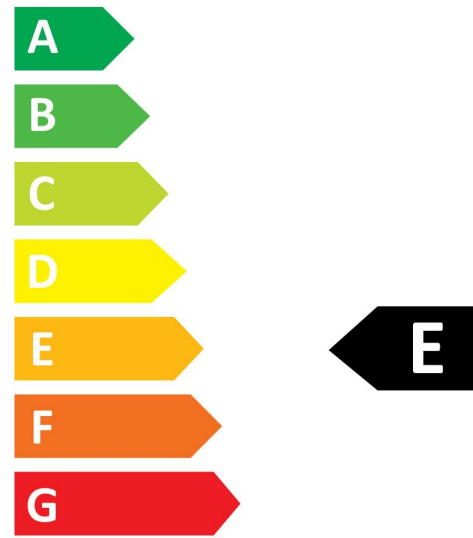

Product Overview

Product name	ToLEDo GLS V7 1920LM 865 E27 SL
Technology	LED
Watt (Rated) (W)	16.0
Cap/Base	E27
Fixture rating	Open
E-number FI	4740990
Colour temperature (K)	6500
CRI (Ra)	80
Colour Variation Initial (SDCM)	6
Photobiological Risk Group	RG0
Wattage (W)	16.0
Product EAN number	5410288295985
Warranty	3 years

OPTICAL DATA

ToLEDo GLS V7 1920LM 865 E27 SL 0029598

Luminous flux (Rated) (lm)	1920
Colour temperature (K)	6500
CRI (Ra)	80
Colour Variation Initial (SDCM)	6
Photobiological Risk Group	RG0
Lumen maintenance at end of nominal life (%)	70

ELECTRICAL DATA

Wattage (W)	16.0
Equivalent watt (W)	120
Control gear required	No
Inrush Current (A)	2.5
Inrush Duration (μ s)	3600
Lamp Energy Label (class)	E
Nominal Frequency (Hz)	50/60Hz

LIFETIME DATA

Energy label

 **ENERG** ⚡
SYLVANIA
0029598

16
kWh/1000h

2019/2015

 **ENERG** ⚡
SYLVANIA
0029598

16
kWh/1000h

2019/2015

Light your world