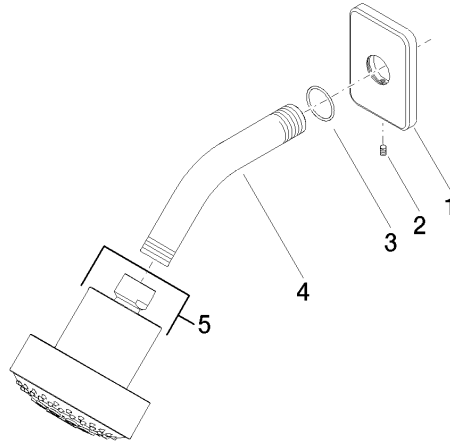

28 508 710

- spray head Ø 92mm
- Three settings: COMPACT RAIN, COMPACT SOFT FLOW, COMPACT AQUAPRESSURE FLOW, max. flow rate 9 l/min (at 3 bar)
- Function from: 7 l/min
- with anti-scale system

Technical data:

- 200-mm projection
- ball-joint pivotable through 30°
- rosette 78 x 55 mm
- 1/2" connection

Notes:

	Chrome	28 508 710-00
	Brushed Platinum	28 508 710-06

Recommended miscellaneous

- Concealed wall elbow -** 35 085 970 90
- min. recess depth 90 mm
 - max. recess depth 163 mm

28 508 710

mm [inches]

Flow rate chart

28 508 710

Spare parts list

No.	Item Number	Name	Quantity used	Delivery time
3	09 14 10 098 90	O-Ring 22,0 x 1,6 mm -	1.00	14
4	09 11 03 011-00	Connection 140 x 65 x 21 mm - Chrome	1.00	20
2	09 31 11 048 90	Mounting Threaded pin with hexagon socket with point M4 x 8 mm -	1.00	14
1	09 27 71 004-00	Rosette 78 x 55 x 8,5 mm - Chrome	1.00	20
5	04 12 11 110 00-00	Spray Overhead shower 93 x 113 x 100 mm - Chrome	1.00	20