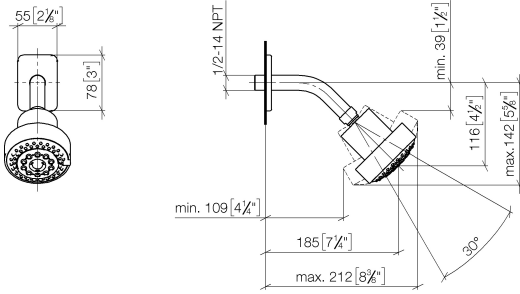

28 508 710

- spray head Ø 92mm
- Three settings: COMPACT RAIN, COMPACT SOFT FLOW, COMPACT AQUAPRESSURE FLOW, max. flow rate 9 l/min (at 3 bar)
- Function from: 7 l/min
- with anti-scale system

Technical data:

- 200-mm projection
- ball-joint pivotable through 30°
- rosette 78 x 55 mm
- 1/2" connection

Notes:

	Chrome	28 508 710-00
	Brushed Platinum	28 508 710-06

Recommended miscellaneous

- Concealed wall elbow -** 35 085 970 90
- min. recess depth 90 mm
 - max. recess depth 163 mm

28 508 710

mm [inches]

Flow rate chart

28 508 710

Spare parts list

No.	Item Number	Name	Quantity used	Delivery time
3	09 14 10 098 90	O-Ring 22,0 x 1,6 mm -	1.00	14
4	09 11 03 011-00	Connection 140 x 65 x 21 mm - Chrome	1.00	20
2	09 31 11 048 90	Mounting Threaded pin with hexagon socket with point M4 x 8 mm -	1.00	14
1	09 27 71 004-00	Rosette 78 x 55 x 8,5 mm - Chrome	1.00	20
5	04 12 11 110 00-00	Spray Overhead shower 93 x 113 x 100 mm - Chrome	1.00	20