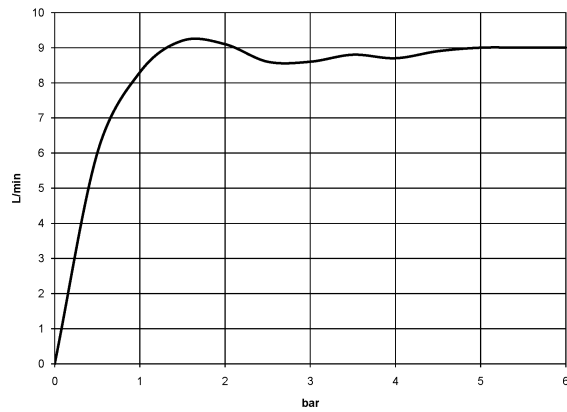

28 508 710

- spray head Ø 92mm
- Three settings: COMPACT RAIN, COMPACT SOFT FLOW, COMPACT AQUAPRESSURE FLOW, max. flow rate 9 l/min (at 3 bar)
- Function from: 7 l/min
- with anti-scale system

Technical data:

- 200-mm projection
- ball-joint pivotable through 30°
- rosette 78 x 55 mm
- 1/2" connection

Notes:

	Chrome	28 508 710-00
	Brushed Platinum	28 508 710-06

Recommended miscellaneous

- Concealed wall elbow -** 35 085 970 90
- min. recess depth 90 mm
 - max. recess depth 163 mm

28 508 710

mm [inches]

Flow rate chart

28 508 710

Spare parts list

No.	Item Number	Name	Quantity used	Delivery time
3	09 14 10 098 90	O-Ring 22,0 x 1,6 mm -	1.00	14
4	09 11 03 011-00	Connection 140 x 65 x 21 mm - Chrome	1.00	20
2	09 31 11 048 90	Mounting Threaded pin with hexagon socket with point M4 x 8 mm -	1.00	14
1	09 27 71 004-00	Rosette 78 x 55 x 8,5 mm - Chrome	1.00	20
5	04 12 11 110 00-00	Spray Overhead shower 93 x 113 x 100 mm - Chrome	1.00	20