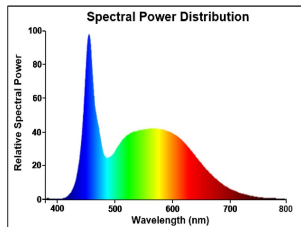

ToLEDo GLS

ToLEDo GLS V7 1920LM 865 E27 SL

0029598