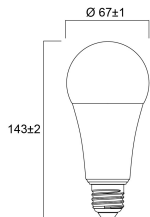

Lifetime data

Lifespan L70 B50	15000
Average life (Nominal) (h)	15000
Average life (Rated) (h)	15000

Physical data

Nominal Product Length (mm)	143
Nominal Product Diameter (mm)	67
Weight (kg)	0.083

Packaging

Single packaging type	Carton
Product EAN number	5410288295985
Packaging single length / height (cm)	13.2
Packaging single width (cm)	6.8
Packaging single depth (cm)	6.8
DUN14 (outer)	15410288295982
Units per outer package	6
Packaging outer length / height (cm)	14.0

ToLEDo GLS

ToLEDo GLS V7 1920LM 865 E27 SL

0029598

Packaging outer width (cm)	21.2
Packaging outer depth (cm)	14.3

Safety data

Optimal operating condition (°C)	-20-40
Breakage cleaning instructions	Not applicable
Special purpose lamp	No
Dry applications use only	Yes
Suitable for household illumination	Yes
Safety message	Not Suitable for totally enclosed fixtures

PHOTOMETRY

TECHNICAL DRAWINGS

ToLEDo GLS

ToLEDo GLS V7 1920LM 865 E27 SL

0029598

SYLVANIA

0029598

16
kWh/1000h