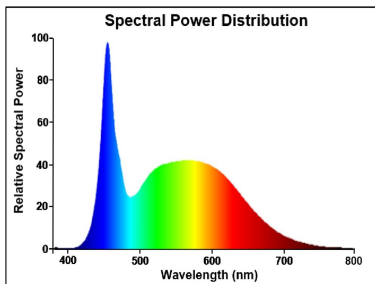

ToLEDo GLS

ToLEDo GLS V7 1920LM 865 E27 SL

0029598

Packaging outer width (cm)	21.2
Packaging outer depth (cm)	14.3

Safety data

Optimal operating condition (°C)	-20-40
Breakage cleaning instructions	Not applicable
Special purpose lamp	No
Dry applications use only	Yes
Suitable for household illumination	Yes
Safety message	Not Suitable for totally enclosed fixtures

PHOTOMETRY

TECHNICAL DRAWINGS