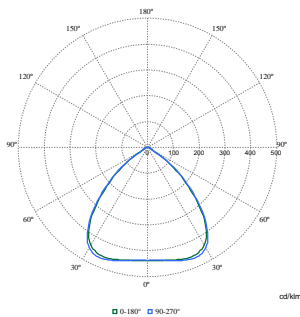

Fotometrische gegevens

Polar Normal (separate) - BY580PI - 910505102876