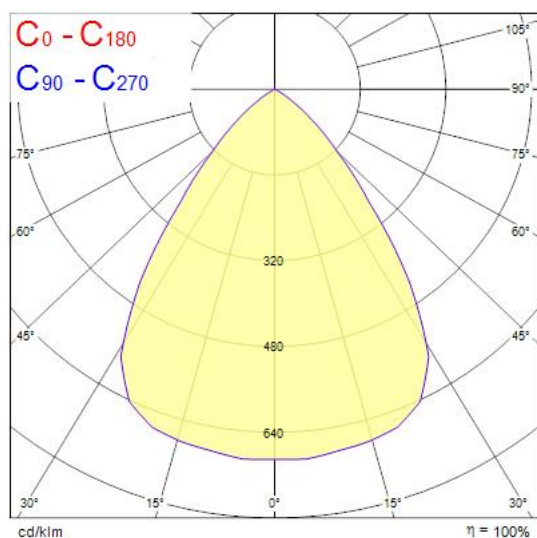

Concord

Solstice 200 4200lm 930 DALI
2070150

IP rating	IP40/20
IK rating	IK02
Product EAN number	5025768701506
Warranty	5 years

Photometry