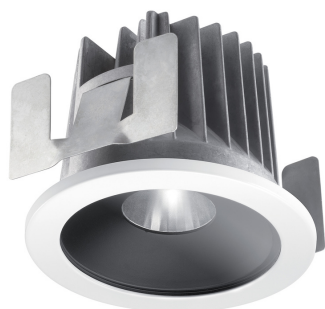

Concord

MYRIAD DECO IP65 FLOOD 4000K PHDM BLACK WBEZ 2058900

Features

- MYRIAD IP65 FLOOD 4000K Phase dimmable with black reflector and white bezel

Product Overview

Product name	MYRIAD DECO IP65 FLOOD 4000K PHDM BLACK WBEZ
Technology	LED
Cap/Base	N/A
Housing	Aluminium
Mount	Ceiling recessed mounting
Environment	Interior
General application	Hospitality, Office, Residential & Consumer, Retail
ETIM Class	EC001744
Fixture luminous flux (lm)	977
Luminaire efficacy (lm/W)	98
LOR (%)	100
Correlated colour temperature (k)	4000
Light colour	Neutral White
CRI (Ra)	90
Colour Variation Initial (SDCM)	3
Beam Angle (°)	46
Photobiological Risk Group	RG1
Total power consumption (W)	10
Electrical protection	Class II
Control gear type	Electronic ballast

Concord

MYRIAD DECO IP65 FLOOD 4000K PHDM BLACK WBEZ 2058900

Minimum dimming level (%)	10
Housing colour	Black
IP rating	IP65/20
IK rating	IK02
Product EAN number	5025768589005
Warranty	5 years
Dimming method	Other
Useful luminous flux (#use)	977