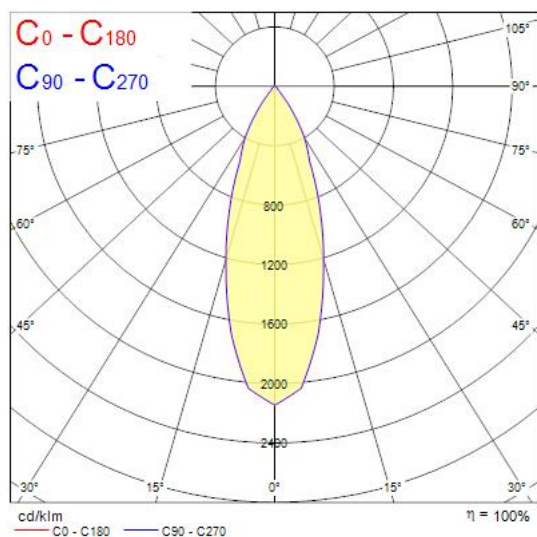

Concord

MYRIAD DECO IP65 FLOOD 4000K PHDM BLACK WBEZ 2058900

Features

- MYRIAD IP65 FLOOD 4000K Phase dimmable with black reflector and white bezel

Product Overview

Product name	MYRIAD DECO IP65 FLOOD 4000K PHDM BLACK WBEZ
Technology	LED
Cap/Base	N/A
Housing	Aluminium
Mount	Ceiling recessed mounting
Environment	Interior
General application	Hospitality, Office, Residential & Consumer, Retail
ETIM Class	EC001744
Fixture luminous flux (lm)	977
Luminaire efficacy (lm/W)	98
LOR (%)	100
Correlated colour temperature (k)	4000
Light colour	Neutral White
CRI (Ra)	90
Colour Variation Initial (SDCM)	3
Beam Angle (°)	46
Photobiological Risk Group	RG1
Total power consumption (W)	10
Electrical protection	Class II
Control gear type	Electronic ballast

Photometry

Technical drawings

Dimensions (mm)