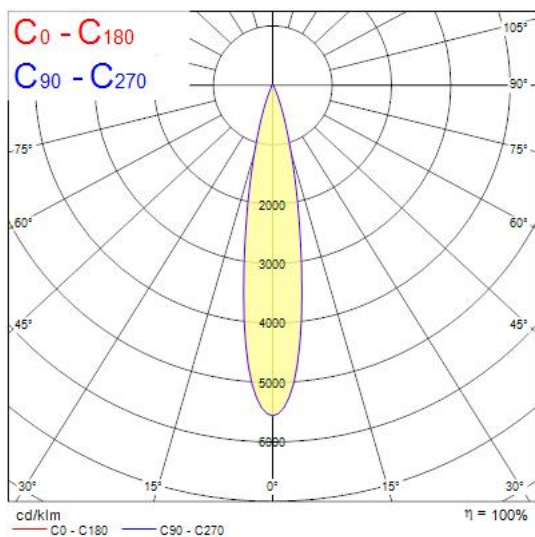

Concord

CONCORD BEACON 2700K NARROW SSC BLACK 2062496

LOR (%)	100
Correlated colour temperature (k)	2700
Light colour	Candlelight
CRI (Ra)	97
Colour Variation Initial (SDCM)	2
Beam Angle (°)	19
Photobiological Risk Group	RG1
Total power consumption (W)	18
Electrical protection	Class II
Control gear type	LED driver constant current
Dimmable	Yes
Minimum dimming level (%)	1
Housing colour	RAL 9005 - Jet black
IP rating	IP20
IK rating	IK02
Product EAN number	5025768624966
Warranty	5 years
Dimming method	SylSmart SSC
Useful luminous flux (#use)	1575

Photometry