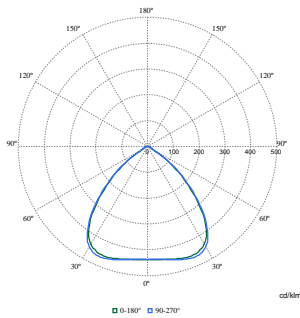

Fotometrische gegevens

Polar Normal (separate) - BY580PI - 910505102878