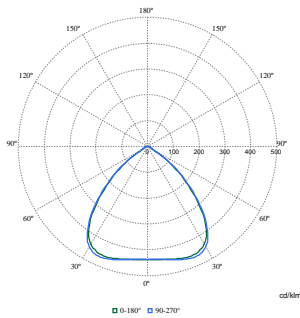

Fotometrische gegevens

Polar Normal (separate) - BY580PI - 910505102879