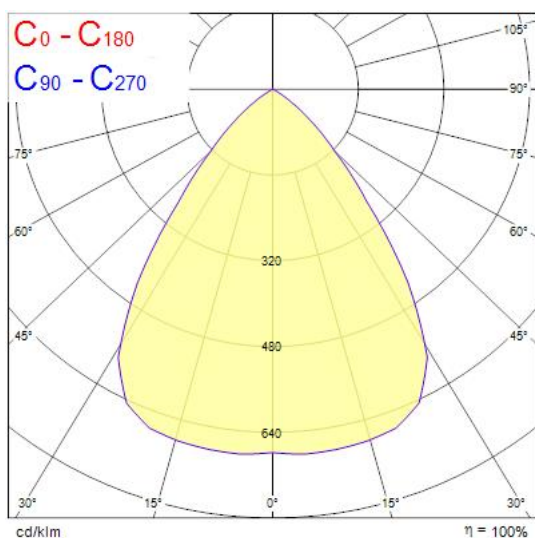

Concord

Solstice 200 2400lm 940 DALI
2070149

IP rating	IP40/20
IK rating	IK02
Product EAN number	5025768701490
Warranty	5 years

Photometry