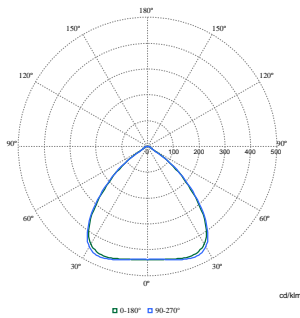

Fotometrische gegevens

Polar Normal (separate) - BY580PI - 910505102880