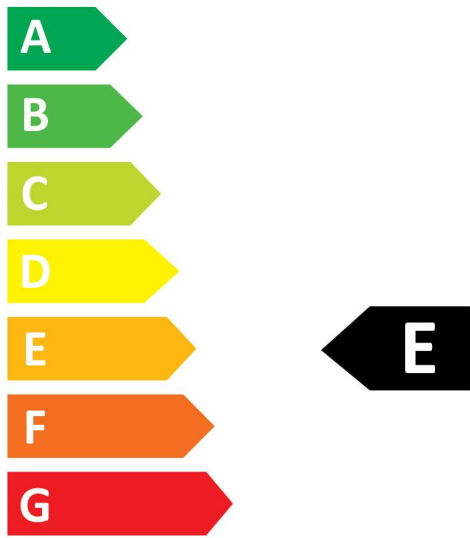

ELECTRICAL DATA

Wattage (W)	16.0
Equivalent watt (W)	120
Control gear required	No
Inrush Current (A)	2.5
Inrush Duration (μ s)	3600
Lamp Energy Label (class)	E
Nominal Frequency (Hz)	50/60Hz

LIFETIME DATA

SYLVANIA

ToLEDo GLS V7 1920LM 840 E27 SL
0029597

SAFETY DATA

Optimal operating condition (°C)	-20-40
Breakage cleaning instructions	Not applicable
Special purpose lamp	No
Dry applications use only	No
Suitable for household illumination	No
Safety message	Not Suitable for totally enclosed fixtures

Energy label

 **ENERG** ⚡
SYLVANIA
0029597

16
kWh/1000h

2019/2015

 **ENERG** ⚡
SYLVANIA
0029597

16
kWh/1000h

2019/2015

Light your world