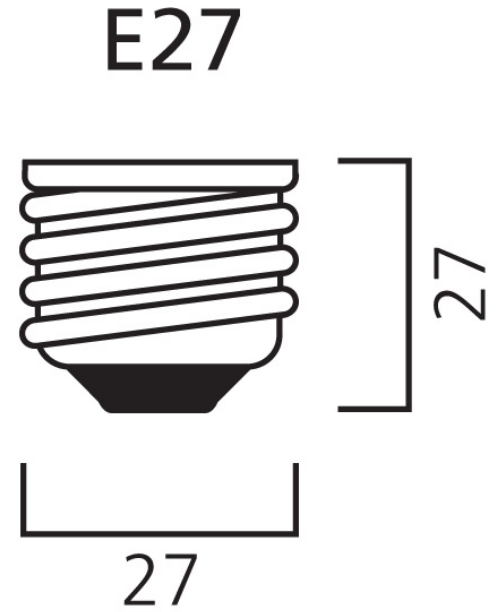

Product Overview

Product name	ToLEDo GLS V7 1920LM 840 E27 SL
Technology	LED
Watt (Rated) (W)	16.0
Cap/Base	E27
Fixture rating	Open
E-number FI	4740989
Colour temperature (K)	4000
CRI (Ra)	80
Colour Variation Initial (SDCM)	6
Photobiological Risk Group	RG0
Wattage (W)	16.0
Product EAN number	5410288295978
Warranty	3 years

Technical drawings

Data table

GENERAL DATA

Product name	ToLEDo GLS V7 1920LM 840 E27 SL
Technology	LED
Watt (Rated) (W)	16.0
Cap/Base	E27
Fixture rating	Open
Operating temperature range (°C)	-20°C...+40°C
Performance ambient temperature Tq (°C)	25
E-number FI	4740989
Warranty	3 years