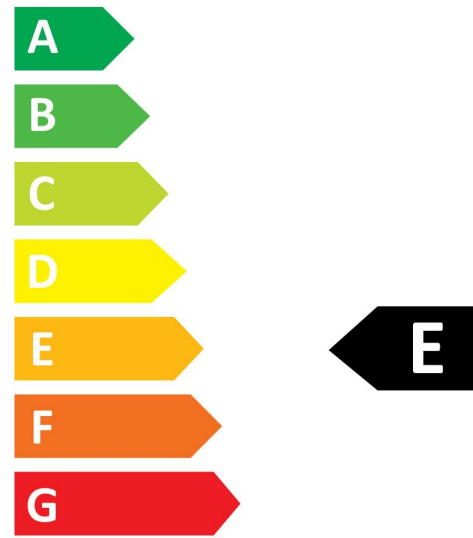

OPTICAL DATA

ToLEDo GLS V7 1920LM 840 E27 SL 0029597

Luminous flux (Rated) (lm)	1920
Colour temperature (K)	4000
CRI (Ra)	80
Colour Variation Initial (SDCM)	6
Photobiological Risk Group	RG0
Lumen maintenance at end of nominal life (%)	70

ELECTRICAL DATA

Wattage (W)	16.0
Equivalent watt (W)	120
Control gear required	No
Inrush Current (A)	2.5
Inrush Duration (μ s)	3600
Lamp Energy Label (class)	E
Nominal Frequency (Hz)	50/60Hz

LIFETIME DATA

Energy label

 **ENERG** ⚡
SYLVANIA
0029597

16
kWh/1000h

2019/2015

 **ENERG** ⚡
SYLVANIA
0029597

16
kWh/1000h

2019/2015

Light your world