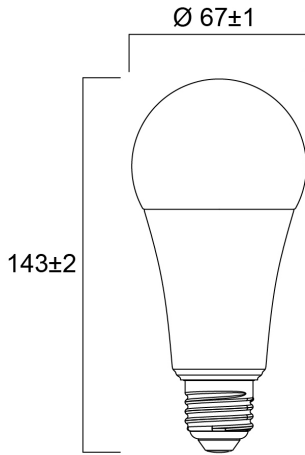

Product Overview

Product name	ToLEDo GLS V7 1920LM 840 E27 SL
Technology	LED
Watt (Rated) (W)	16.0
Cap/Base	E27
Fixture rating	Open
E-number FI	4740989
Colour temperature (K)	4000
CRI (Ra)	80
Colour Variation Initial (SDCM)	6
Photobiological Risk Group	RG0
Wattage (W)	16.0
Product EAN number	5410288295978
Warranty	3 years

Technical drawings

Data table

GENERAL DATA

Product name	ToLEDo GLS V7 1920LM 840 E27 SL
Technology	LED
Watt (Rated) (W)	16.0
Cap/Base	E27
Fixture rating	Open
Operating temperature range (°C)	-20°C...+40°C
Performance ambient temperature Tq (°C)	25
E-number FI	4740989
Warranty	3 years

Lifespan L70 B50	15000
Average life (Rated) (h)	15000

PHYSICAL DATA

Nominal Product Length (mm)	143
Nominal Product Diameter (mm)	67
Weight (kg)	0.083

PACKAGING

Single packaging type	Carton
Product EAN number	5410288295978
Packaging single width (cm)	6.8
Packaging single depth (cm)	6.8
DUN14 (outer)	15410288295975
Packaging outer length / height (cm)	14.0