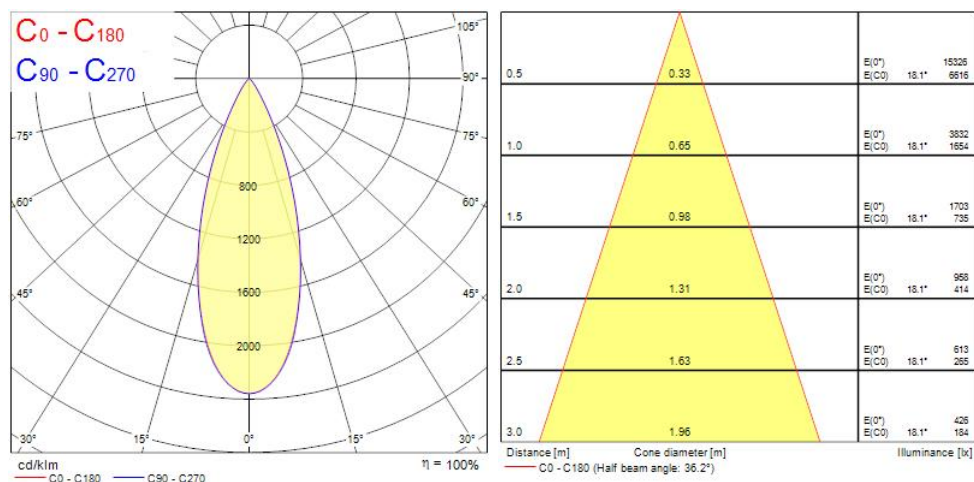

Concord

CONCORD BEACON 3000K SM MEDIUM DALI BLACK 2062554

Correlated colour temperature (k)	3000
Light colour	Warm White
CRI (Ra)	97
Colour Variation Initial (SDCM)	2
Beam Angle (°)	36
Photobiological Risk Group	RG1
Total power consumption (W)	18
Electrical protection	Class II
Control gear type	LED driver constant current
Dimmable	Yes
Minimum dimming level (%)	1
Housing colour	RAL 9005 - Jet black
IP rating	IP20
IK rating	IK02
Product EAN number	5025768625543
Warranty	5 years
Dimming method	DALI
Useful luminous flux (#use)	1600

Photometry