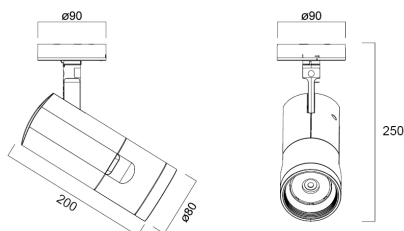

Concord

CONCORD BEACON 3000K SM MEDIUM DALI BLACK 2062554

Technical drawings

Data table

GENERAL DATA

Product name	CONCORD BEACON 3000K SM MEDIUM DALI BLACK
Technology	LED
Cap/Base	N/A
Housing	Aluminium
Mount	Ceiling surface mounting, Wall surface mounted
Fixture rating	Enclosed
General application	Museums & Galleries, Retail, Hospitality
Operating temperature range (°C)	-10°C...+35°C
ETIM Class	EC001744
Warranty	5 years

OPTICAL DATA

Useful luminous flux (#use)	1600
Fixture luminous flux (lm)	1625
Luminaire efficacy (lm/W)	90
LOR (%)	100
Correlated colour temperature (k)	3000
Light colour	Warm White
CRI (Ra)	97
Colour Variation Initial (SDCM)	2