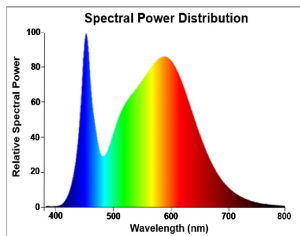

ToLEDo GLS

ToLEDo GLS V7 1920LM 840 E27 SL

0029597