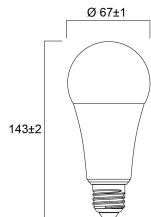

Lifetime data

Lifespan L70 B50	15000
Average life (Nominal) (h)	15000
Average life (Rated) (h)	15000

Physical data

Nominal Product Length (mm)	143
Nominal Product Diameter (mm)	67
Weight (kg)	0.083

Packaging

Single packaging type	Carton
Product EAN number	5410288295978
Packaging single length / height (cm)	13.2
Packaging single width (cm)	6.8
Packaging single depth (cm)	6.8
DUN14 (outer)	15410288295975
Units per outer package	6
Packaging outer length / height (cm)	14.0

ToLEDo GLS

ToLEDo GLS V7 1920LM 840 E27 SL

0029597

Packaging outer width (cm)	21.2
Packaging outer depth (cm)	14.3

Safety data

Optimal operating condition (°C)	-20-40
Breakage cleaning instructions	Not applicable
Special purpose lamp	No
Dry applications use only	Yes
Suitable for household illumination	Yes
Safety message	Not Suitable for totally enclosed fixtures

PHOTOMETRY

TECHNICAL DRAWINGS

SYLVANIA

ToLEDo GLS

ToLEDo GLS V7 1920LM 840 E27 SL

0029597

SYLVANIA

0029597