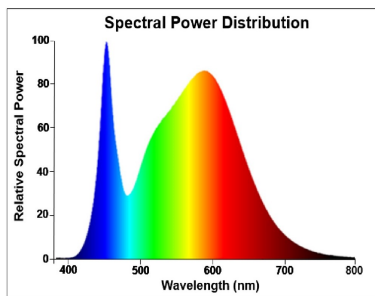

ToLEDo GLS

ToLEDo GLS V7 1920LM 840 E27 SL

0029597

Packaging outer width (cm)	21.2
Packaging outer depth (cm)	14.3

Safety data

Optimal operating condition (°C)	-20-40
Breakage cleaning instructions	Not applicable
Special purpose lamp	No
Dry applications use only	Yes
Suitable for household illumination	Yes
Safety message	Not Suitable for totally enclosed fixtures

PHOTOMETRY

TECHNICAL DRAWINGS