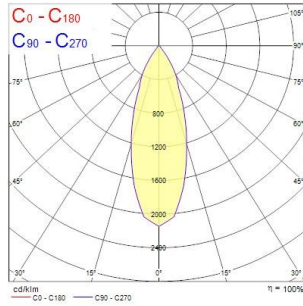

Myriad Deco IP65 White Bezel MYRIAD DECO IP65 FLOOD 4000K PHDM BLACK WBEZ 2058900

TECHNICAL DRAWINGS