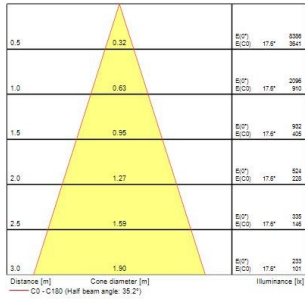

Myriad Deco IP65 White Bezel MYRIAD DECO IP65 FLOOD 4000K PHDM BLACK WBEZ 2058900

TECHNICAL DRAWINGS