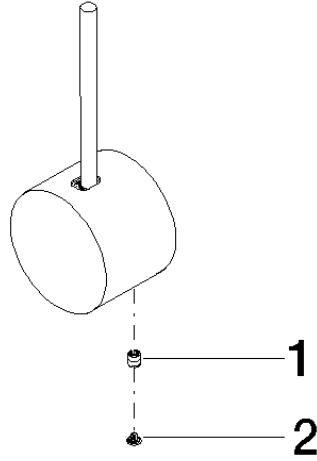

**Handle for washstand wall mounting Kinematics Lever Ø 45 x 33 x115 mm -  
Dark Chrome**

SPARE PARTS

90 20 66 022 00 Product version from 4/1/2025

	Dark Chrome	90 20 66 022 00-19
	Chrome	90 20 66 022 00-00
	Brushed Platinum	90 20 66 022 00-06
	Light Gold (PVD)	90 20 66 022 00-26
	Brushed Light Gold (PVD)	90 20 66 022 00-27
	Matte Black	90 20 66 022 00-33
	Brushed Dark Brass (PVD)	90 20 66 022 00-39
	Brushed Bronze (PVD)	90 20 66 022 00-42
	Brushed Champagne (22kt Gold)	90 20 66 022 00-46
	Champagne (22kt Gold)	90 20 66 022 00-47
	Brushed Chrome	90 20 66 022 00-93
	Brushed Dark Platinum	90 20 66 022 00-99

Handle for washstand wall mounting Kinematics Lever Ø 45 x 33 x115 mm -  
Dark Chrome

---

SPARE PARTS

90 20 66 022 00 Product version from 4/1/2025

Handle for washstand wall mounting Kinematics Lever Ø 45 x 33 x115 mm -  
Dark Chrome

---

SPARE PARTS

90 20 66 022 00 Product version from 4/1/2025

**Handle for washstand wall mounting Kinematics Lever Ø 45 x 33 x115 mm -  
Dark Chrome**

SPARE PARTS

90 20 66 022 00 Product version from 4/1/2025

Parts for other  
finishes can be found  
here: [Chrome](#)

**Spare parts list**

No.	Item Number	Name	Quantity used	Delivery time
1	09 31 11 212 90	Bolt -	1.00	14
2	09 31 20 113 90	Plug Ø 4,8 x 3,5 mm -	1.00	14