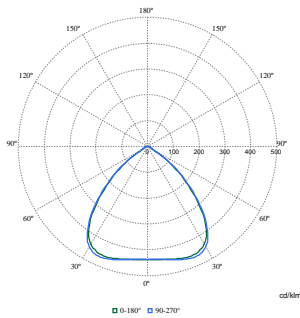

Fotometrische gegevens

Polar Normal (separate) - BY580PI - 910505102883