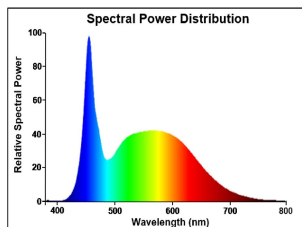

ToLEDo GLS

ToLEDo GLS V7 1521LM 865 E27 SL

0029595