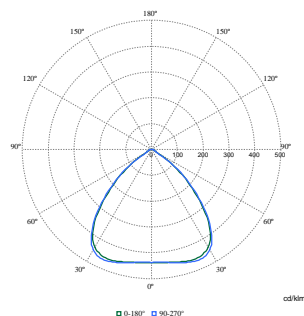

Fotometrische gegevens

Polar Normal (separate) - BY580PI - 910505102885