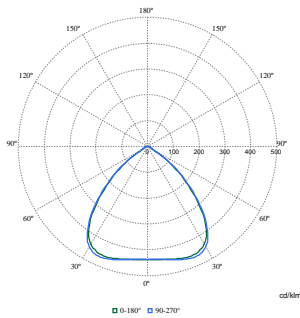

Fotometrische gegevens

Polar Normal (separate) - BY580PI - 910505102886