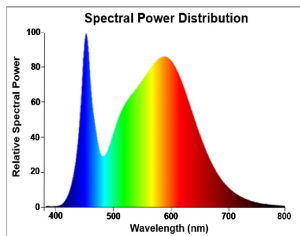

ToLEDo GLS

ToLEDo GLS V7 1521LM 840 E27 SL

0029594