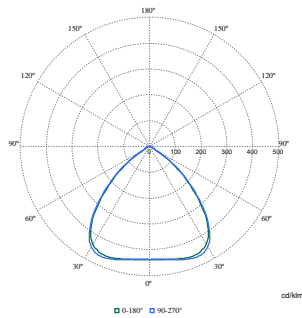

Fotometrische gegevens

Polar Normal (separate) - BY580PI - 910505102888