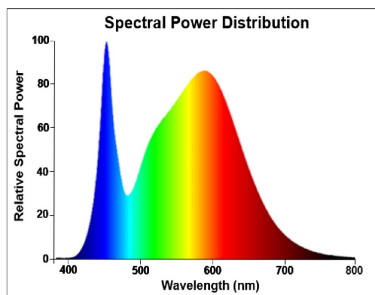

ToLEDo GLS

ToLEDo GLS V7 1521LM 840 E27 SL

0029594

Nominal Product Diameter (mm)	60
Weight (kg)	0.042

Packaging

Single packaging type	Carton
Product EAN number	5410288295947
Packaging single length / height (cm)	6.0
Packaging single width (cm)	6.0
Packaging single depth (cm)	12.2
DUN14 (outer)	15410288295944
Units per outer package	6
Packaging outer length / height (cm)	18.8
Packaging outer width (cm)	12.7
Packaging outer depth (cm)	13.0

Safety data

Optimal operating condition (°C)	-20-40
Breakage cleaning instructions	Not applicable
Special purpose lamp	No
Dry applications use only	Yes
Suitable for household illumination	Yes
Safety message	Not Suitable for totally enclosed fixtures

PHOTOMETRY

TECHNICAL DRAWINGS