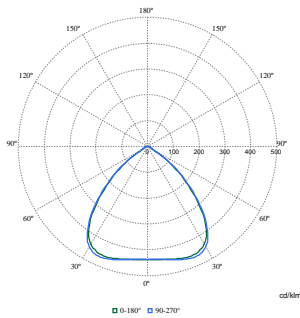

Fotometrische gegevens

Polar Normal (separate) - BY580PI - 910505102890