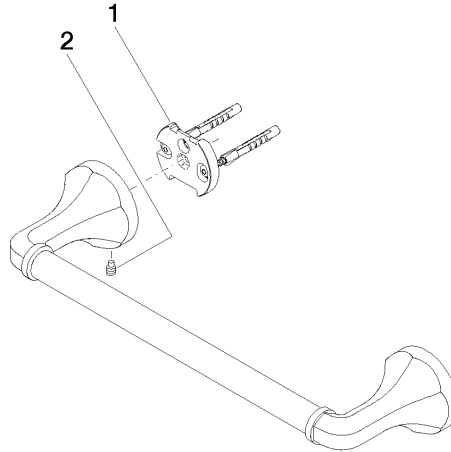

83 030 361 Product version from 7/3/2016

- gauge 300 mm
- width 360mm
- height 60 mm
- rosette Ø 60 mm
- 90mm projection

	Brushed Platinum	83 030 361-06
	Chrome	83 030 361-00
	Platinum	83 030 361-08
	Durabress (23kt Gold)	83 030 361-09
	Brushed Durabress (23kt Gold)	83 030 361-28
	Brushed Gold (PVD)	83 030 361-37
	Brushed Dark Brass (PVD)	83 030 361-39
	Brushed Bronze (PVD)	83 030 361-42
	Brushed Dark Platinum	83 030 361-99

Recommended miscellaneous

MADISON Mounting for towel bar/tumbler mounting on two sides - 12 358 970 90
 •for towel bar mounting plus towel bar mounting on back.

83 030 361 Product version from 7/3/2016

mm [inches]

Spare parts list

No.	Item Number	Name	Quantity used	Delivery time
1	05 17 97 507 00 90	Attachment set 52 x 45 x 70 mm -	2.00	14
2	04 31 11 140 00 90	Mounting Threaded pin M6 x 10 mm -	2.00	14