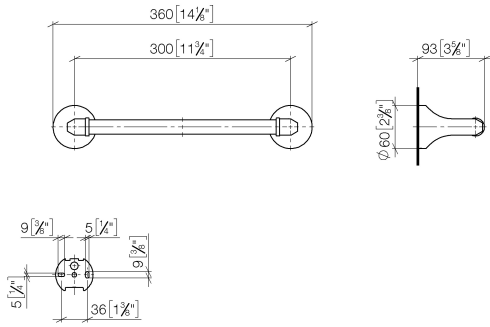

83 030 361 Product version from 7/3/2016

- gauge 300 mm
- width 360mm
- height 60 mm
- rosette Ø 60 mm
- 90mm projection

	Brushed Platinum	83 030 361-06
	Chrome	83 030 361-00
	Platinum	83 030 361-08
	Durabress (23kt Gold)	83 030 361-09
	Brushed Durabress (23kt Gold)	83 030 361-28
	Brushed Gold (PVD)	83 030 361-37
	Brushed Dark Brass (PVD)	83 030 361-39
	Brushed Bronze (PVD)	83 030 361-42
	Brushed Dark Platinum	83 030 361-99

Recommended miscellaneous

MADISON Mounting for towel bar/tumbler mounting on two sides - 12 358 970 90
 •for towel bar mounting plus towel bar mounting on back.

83 030 361 Product version from 7/3/2016

mm [inches]

Spare parts list

No.	Item Number	Name	Quantity used	Delivery time
1	05 17 97 507 00 90	Attachment set 52 x 45 x 70 mm -	2.00	14
2	04 31 11 140 00 90	Mounting Threaded pin M6 x 10 mm -	2.00	14