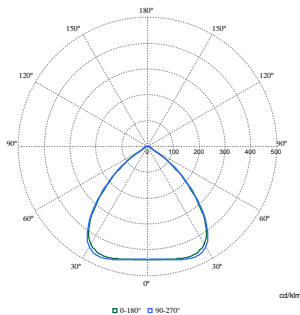

Fotometrische gegevens

Polar Normal (separate) - BY580PI - 910505102891