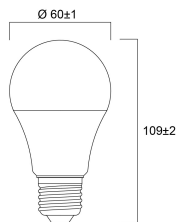

TECHNICAL DRAWINGS