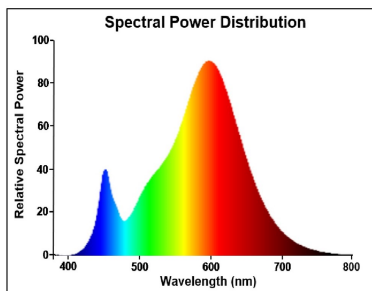

ToLEDo GLS

ToLEDo GLS V7 1521LM 827 E27 SL

0029593

Nominal Product Diameter (mm)	60
Weight (kg)	0.042

Packaging

Single packaging type	Carton
Product EAN number	5410288295930
Packaging single length / height (cm)	6.0
Packaging single width (cm)	6.0
Packaging single depth (cm)	12.2
DUN14 (outer)	15410288295937
Units per outer package	6
Packaging outer length / height (cm)	18.8
Packaging outer width (cm)	12.7
Packaging outer depth (cm)	13.0

Safety data

Optimal operating condition (°C)	-20-40
Breakage cleaning instructions	Not applicable
Special purpose lamp	No
Dry applications use only	Yes
Suitable for household illumination	Yes
Safety message	Not Suitable for totally enclosed fixtures

PHOTOMETRY

TECHNICAL DRAWINGS