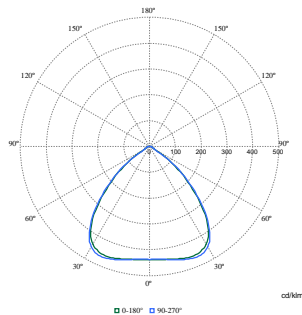

Fotometrische gegevens

Polar Normal (separate) - BY580PI - 910505102892