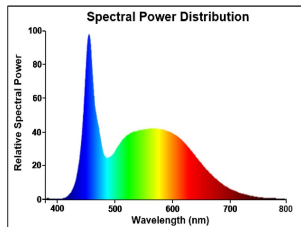

ToLEDo GLS

ToLEDo GLS V7 1055LM 865 E27 SL

0029591