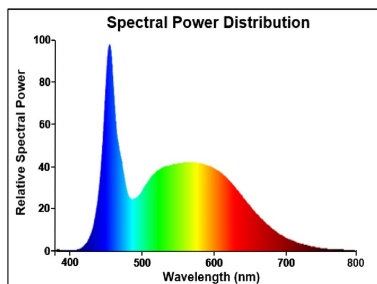

ToLEDo GLS

ToLEDo GLS V7 1055LM 865 E27 SL

0029591

Packaging

Single packaging type	Carton
Product EAN number	5410288295916
Packaging single length / height (cm)	6.0
Packaging single width (cm)	6.0
Packaging single depth (cm)	11.2
DUN14 (outer)	15410288295913
Units per outer package	6
Packaging outer length / height (cm)	18.8
Packaging outer width (cm)	12.7
Packaging outer depth (cm)	12.0

Safety data

Optimal operating condition (°C)	-20-40
Breakage cleaning instructions	Not applicable
Special purpose lamp	No
Dry applications use only	Yes
Suitable for household illumination	Yes
Safety message	Not Suitable for totally enclosed fixtures

PHOTOMETRY

TECHNICAL DRAWINGS