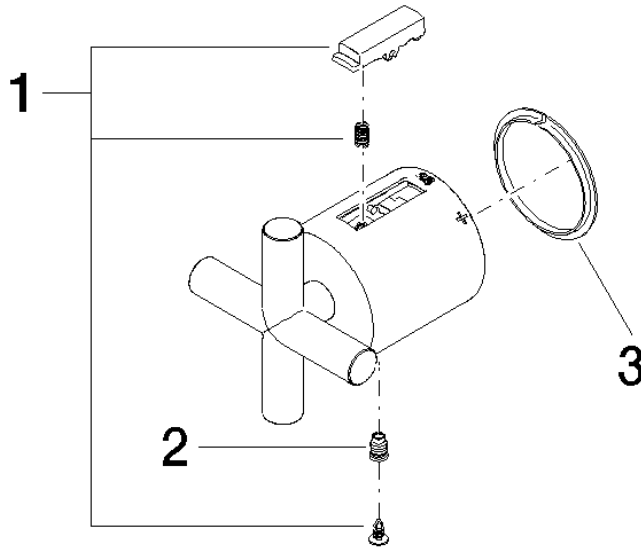

90 17 33 022 00 Product version from 4/1/2025

Parts for other finishes can be found here: [Chrome](#)

Spare parts list

No.	Item Number	Name	Quantity used	Delivery time
1	90 21 33 011 00-13	Repair kit for thermostat handle - black	1.00	14
3	90 28 10 193 00 90	Support ring for thermostat handle -	1.00	14
2	90 31 11 517 00 90	Bolt for thermostat handle M5 -	1.00	14