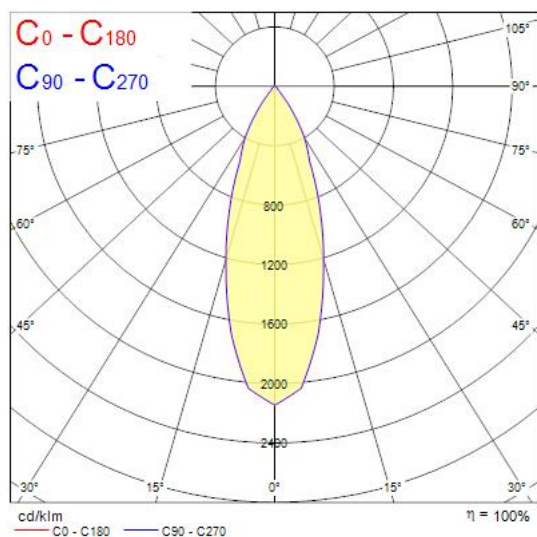

Concord

MYRIAD DECO IP65 FLOOD 4000K DALI BLACK WBEZ 2058901

Features

- MYRD IP FL 4K DALI BLK WBEZ

Product Overview

Product name	MYRIAD DECO IP65 FLOOD 4000K DALI BLACK WBEZ
Technology	LED
Cap/Base	N/A
Housing	Aluminium
Mount	Ceiling recessed mounting
Environment	Interior
General application	Hospitality, Office, Residential & Consumer, Retail
ETIM Class	EC001744
Fixture luminous flux (lm)	977
Luminaire efficacy (lm/W)	98
LOR (%)	100
Correlated colour temperature (k)	4000
Light colour	Neutral White
CRI (Ra)	90
Colour Variation Initial (SDCM)	3
Beam Angle (°)	46
Photobiological Risk Group	RG1
Total power consumption (W)	10
Electrical protection	Class II
Control gear type	Electronic ballast

Photometry

Technical drawings

Dimensions (mm)