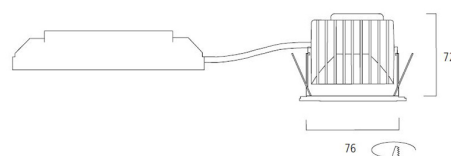

Concord

MYRIAD DECO IP65 FLOOD 4000K DALI BLACK WBEZ 2058901

Features

- MYRD IP FL 4K DALI BLK WBEZ

Product Overview

Product name	MYRIAD DECO IP65 FLOOD 4000K DALI BLACK WBEZ
Technology	LED
Cap/Base	N/A
Housing	Aluminium
Mount	Ceiling recessed mounting
Environment	Interior
General application	Hospitality, Office, Residential & Consumer, Retail
ETIM Class	EC001744
Fixture luminous flux (lm)	977
Luminaire efficacy (lm/W)	98
LOR (%)	100
Correlated colour temperature (k)	4000
Light colour	Neutral White
CRI (Ra)	90
Colour Variation Initial (SDCM)	3
Beam Angle (°)	46
Photobiological Risk Group	RG1
Total power consumption (W)	10
Electrical protection	Class II
Control gear type	Electronic ballast

Photometry

Technical drawings

Dimensions (mm)