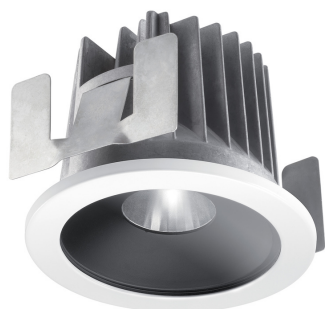

Concord

MYRIAD DECO IP65 FLOOD 4000K DALI BLACK WBEZ 2058901

Features

- MYRD IP FL 4K DALI BLK WBEZ

Product Overview

Product name	MYRIAD DECO IP65 FLOOD 4000K DALI BLACK WBEZ
Technology	LED
Cap/Base	N/A
Housing	Aluminium
Mount	Ceiling recessed mounting
Environment	Interior
General application	Hospitality, Office, Residential & Consumer, Retail
ETIM Class	EC001744
Fixture luminous flux (lm)	977
Luminaire efficacy (lm/W)	98
LOR (%)	100
Correlated colour temperature (k)	4000
Light colour	Neutral White
CRI (Ra)	90
Colour Variation Initial (SDCM)	3
Beam Angle (°)	46
Photobiological Risk Group	RG1
Total power consumption (W)	10
Electrical protection	Class II
Control gear type	Electronic ballast

Concord

MYRIAD DECO IP65 FLOOD 4000K DALI BLACK WBEZ 2058901

Minimum dimming level (%)	1
Housing colour	Black
IP rating	IP65/20
IK rating	IK02
Product EAN number	5025768589012
Warranty	5 years
Dimming method	DALI
Useful luminous flux (#use)	977