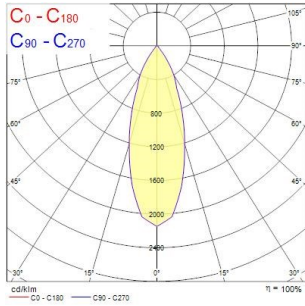

Myriad Deco IP65 White Bezel MYRIAD DECO IP65 FLOOD 4000K DALI BLACK WBEZ 2058901

0.5	0.32	507 E(C)	17.8°	838 3641
1.0	0.63	507 E(C)	17.8°	206 810
1.5	0.85	507 E(C)	17.8°	93 403
2.0	1.27	507 E(C)	17.8°	64 233
2.5	1.59	507 E(C)	17.8°	33 148
3.0	1.90	507 E(C)	17.8°	23 101

Distance [m]   Cone diameter [m]   Illuminance [lx]
C0-C180 (Half beam angle: 35.2°)

TECHNICAL DRAWINGS