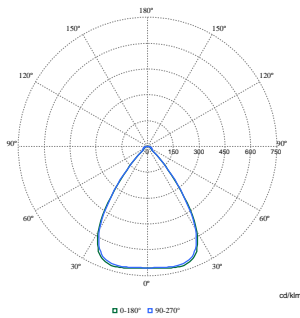

Fotometrische gegevens

Polar Normal (separate) - BY580PI - 910505102901