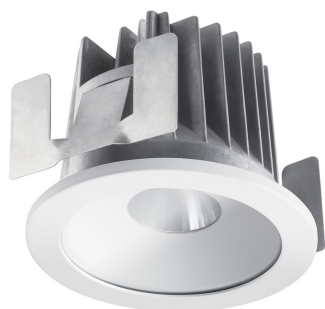

Concord

MYRIAD DECO IP65 FLOOD 4000K PHDM WHITE WBEZ 2058876

Features

- MYRD IP FL 4K PHDM WHT WBEZ

Product Overview

Product name	MYRIAD DECO IP65 FLOOD 4000K PHDM WHITE WBEZ
Technology	LED
Cap/Base	N/A
Housing	Aluminium
Mount	Ceiling recessed mounting
Environment	Interior
General application	Hospitality, Office, Residential & Consumer, Retail
ETIM Class	EC001744
Fixture luminous flux (lm)	977
Luminaire efficacy (lm/W)	98
LOR (%)	100
Correlated colour temperature (k)	4000
Light colour	Neutral White
CRI (Ra)	90
Colour Variation Initial (SDCM)	3
Beam Angle (°)	46
Photobiological Risk Group	RG1
Total power consumption (W)	10
Electrical protection	Class II
Control gear type	Electronic ballast

Concord

MYRIAD DECO IP65 FLOOD 4000K PHDM WHITE WBEZ 2058876

Minimum dimming level (%)	10
Housing colour	White
IP rating	IP65/20
IK rating	IK02
Product EAN number	5025768588763
Warranty	5 years
Dimming method	Other
Useful luminous flux (#use)	977