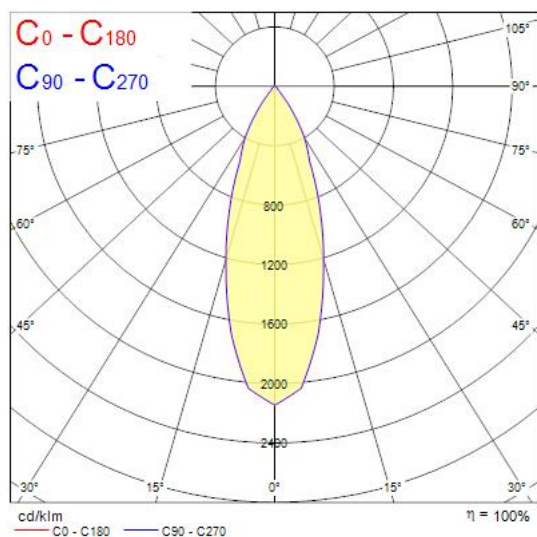

Concord

MYRIAD DECO IP65 FLOOD 4000K PHDM WHITE WBEZ 2058876

Features

- MYRD IP FL 4K PHDM WHT WBEZ

Product Overview

Product name	MYRIAD DECO IP65 FLOOD 4000K PHDM WHITE WBEZ
Technology	LED
Cap/Base	N/A
Housing	Aluminium
Mount	Ceiling recessed mounting
Environment	Interior
General application	Hospitality, Office, Residential & Consumer, Retail
ETIM Class	EC001744
Fixture luminous flux (lm)	977
Luminaire efficacy (lm/W)	98
LOR (%)	100
Correlated colour temperature (k)	4000
Light colour	Neutral White
CRI (Ra)	90
Colour Variation Initial (SDCM)	3
Beam Angle (°)	46
Photobiological Risk Group	RG1
Total power consumption (W)	10
Electrical protection	Class II
Control gear type	Electronic ballast

Concord

MYRIAD DECO IP65 FLOOD 4000K PHDM WHITE WBEZ 2058876

Minimum dimming level (%)	10
Housing colour	White
IP rating	IP65/20
IK rating	IK02
Product EAN number	5025768588763
Warranty	5 years
Dimming method	Other
Useful luminous flux (#use)	977

Photometry

Technical drawings

Dimensions (mm)