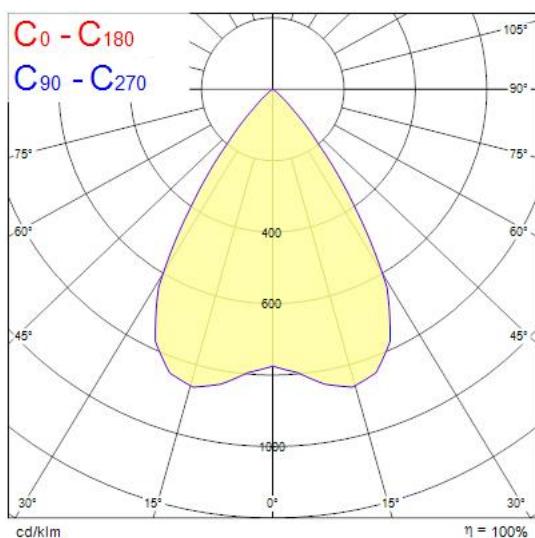

Concord

Solstice 150 1550lm LUMI 940 DALI
2070142

IP rating	IP40/20
IK rating	IK02
Product EAN number	5025768701421
Warranty	5 years

Photometry