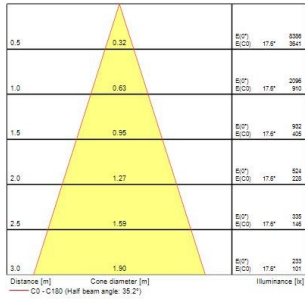

Myriad Deco IP65 White Bezel MYRIAD DECO IP65 FLOOD 4000K PHDM WHITE WBEZ 2058876

TECHNICAL DRAWINGS