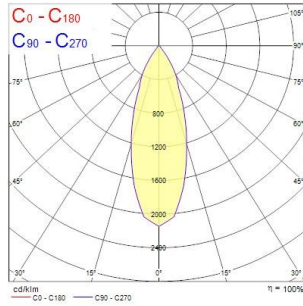

Myriad Deco IP65 White Bezel MYRIAD DECO IP65 FLOOD 4000K PHDM WHITE WBEZ 2058876

TECHNICAL DRAWINGS