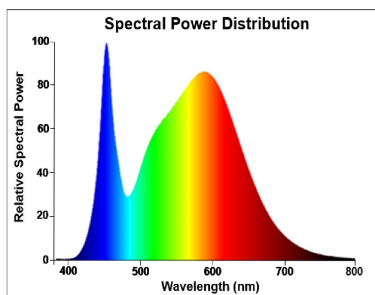

ToLEDo GLS

ToLEDo GLS V7 1055LM 840 E27 SL

0029590

Packaging

Single packaging type	Carton
Product EAN number	5410288295909
Packaging single length / height (cm)	6.0
Packaging single width (cm)	6.0
Packaging single depth (cm)	11.2
DUN14 (outer)	15410288295906
Units per outer package	6
Packaging outer length / height (cm)	18.8
Packaging outer width (cm)	12.7
Packaging outer depth (cm)	12.0

Safety data

Optimal operating condition (°C)	-20-40
Breakage cleaning instructions	Not applicable
Special purpose lamp	No
Dry applications use only	Yes
Suitable for household illumination	Yes
Safety message	Not Suitable for totally enclosed fixtures

PHOTOMETRY

TECHNICAL DRAWINGS