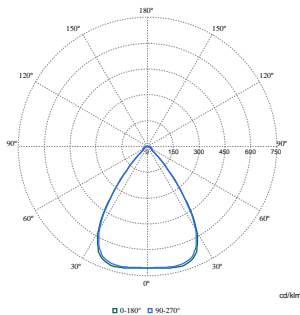

Fotometrische gegevens

Polar Normal (separate) - BY580PI - 910505102902