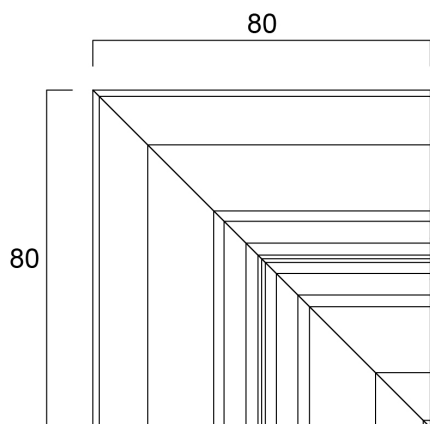

MC2 TRIM 90° HORIZ-CORNER WHT OPAL

Item No: 2093157

Concord

2093157 MC2 TRIM 90° HORIZ-CORNER WHT OPAL 90 degree horizontal corner accessory, white RAL 9016, trim detail for plasterboard ceilings, diffuser: opal, ideal for recessed installations to create corners, squares or U-shape continuous line frameworks, suitable for use on Mini Continuum II.

Technical Assets

Dimensions (mm)

Photometrics

MC2 TRIM 90° HORIZ-CORNER WHT OPAL

Item No: 2093157

Concord

General data

Product name	MC2 TRIM 90° HORIZ-CORNER WHT OPAL
Technology	Accessory
Accessory type	Mounting
Housing	Aluminium
Mount	Ceiling recessed mounting
Environment	Internal
General application	Education, Hospitality, Office, Retail
ETIM Class	EC002557
E-number FI	4237862
Warranty	5 years

Optical data

Colour Variation Initial (SDCM)	SDCM3
Adjustable chromaticity	N

Physical data

Housing colour	White
IP rating	IP20
IK rating	IK02
Diffuser finish	Opal
Weight (kg)	0.5

Packaging

Product EAN number	5025768931576
Packaging single length / height (cm)	15.0
Packaging single width (cm)	20.0
Packaging single depth (cm)	10.0
DUN14 (inner)	05025768931576
Units per outer package	1
Packaging outer length / height (cm)	15.0
Packaging outer width (cm)	20.0
Packaging outer depth (cm)	10.0